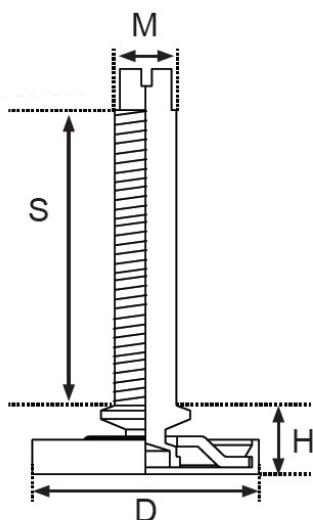

PRODUCT SHEET

Description:

Adjust. Swivel Glide Como, $\varnothing 33$ mm, Steel BZP, Stud M8x64mm, W/Slot in the Top of the Stud. Incl. Transparent Floor, Protection Cover

Item number:

10.16.250-0

Units	Box	Carton	HS Code	Barcode
Pcs.	1	500	8302420090	
				5704866008723

Item - number	Finish	D diameter	H height	M size	S stud
#10.16.250	BZP	$\varnothing 33$	6 mm	M8	64 mm
#10.16.278	BZP	$\varnothing 33$	6 mm	M10	74 mm
#10.16.279	BZP	$\varnothing 33$	6 mm	M10	84 mm
#10.16.270	BZP	$\varnothing 33$	6 mm	M10	94 mm